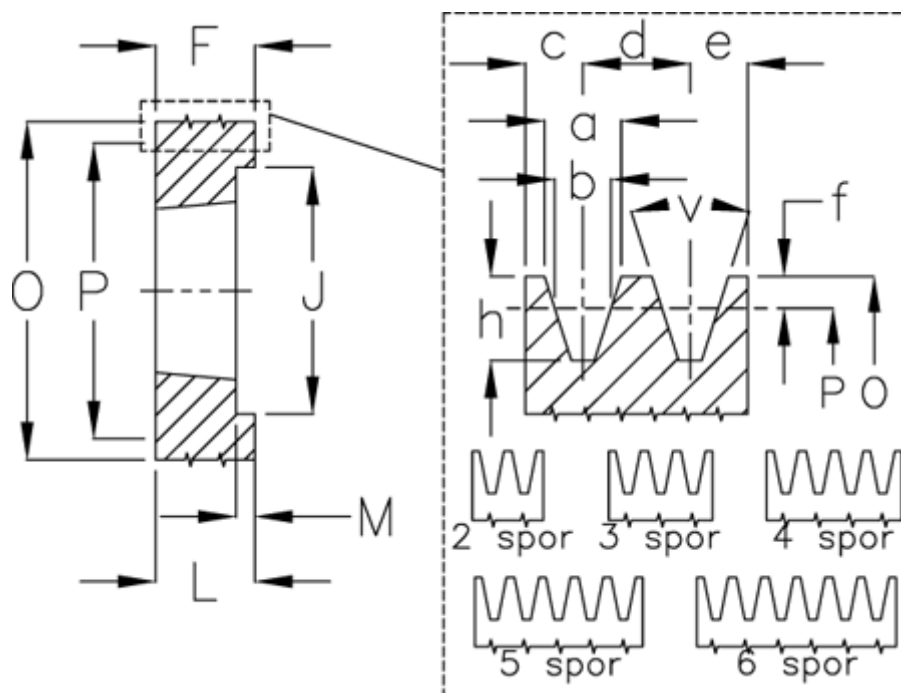

Article number: 604113015006

Description: V-belt pulley SPZ 150/6 TL2517

## Measures

a	= 9.7	For bush	= 2517	P	= 150
b	= 8.5	h	= 11.0	Type	= SPZ
Bush $\zeta$ max	= 60	J	= 121	v	= 38 grader
c	= 8.0	K	= -		
d	= 12	L	= 45		
e	= 8.0	m	= 31.0		
f	= 2.0	Number of ribs	= 6		
F	= 76	O	= 154.0		